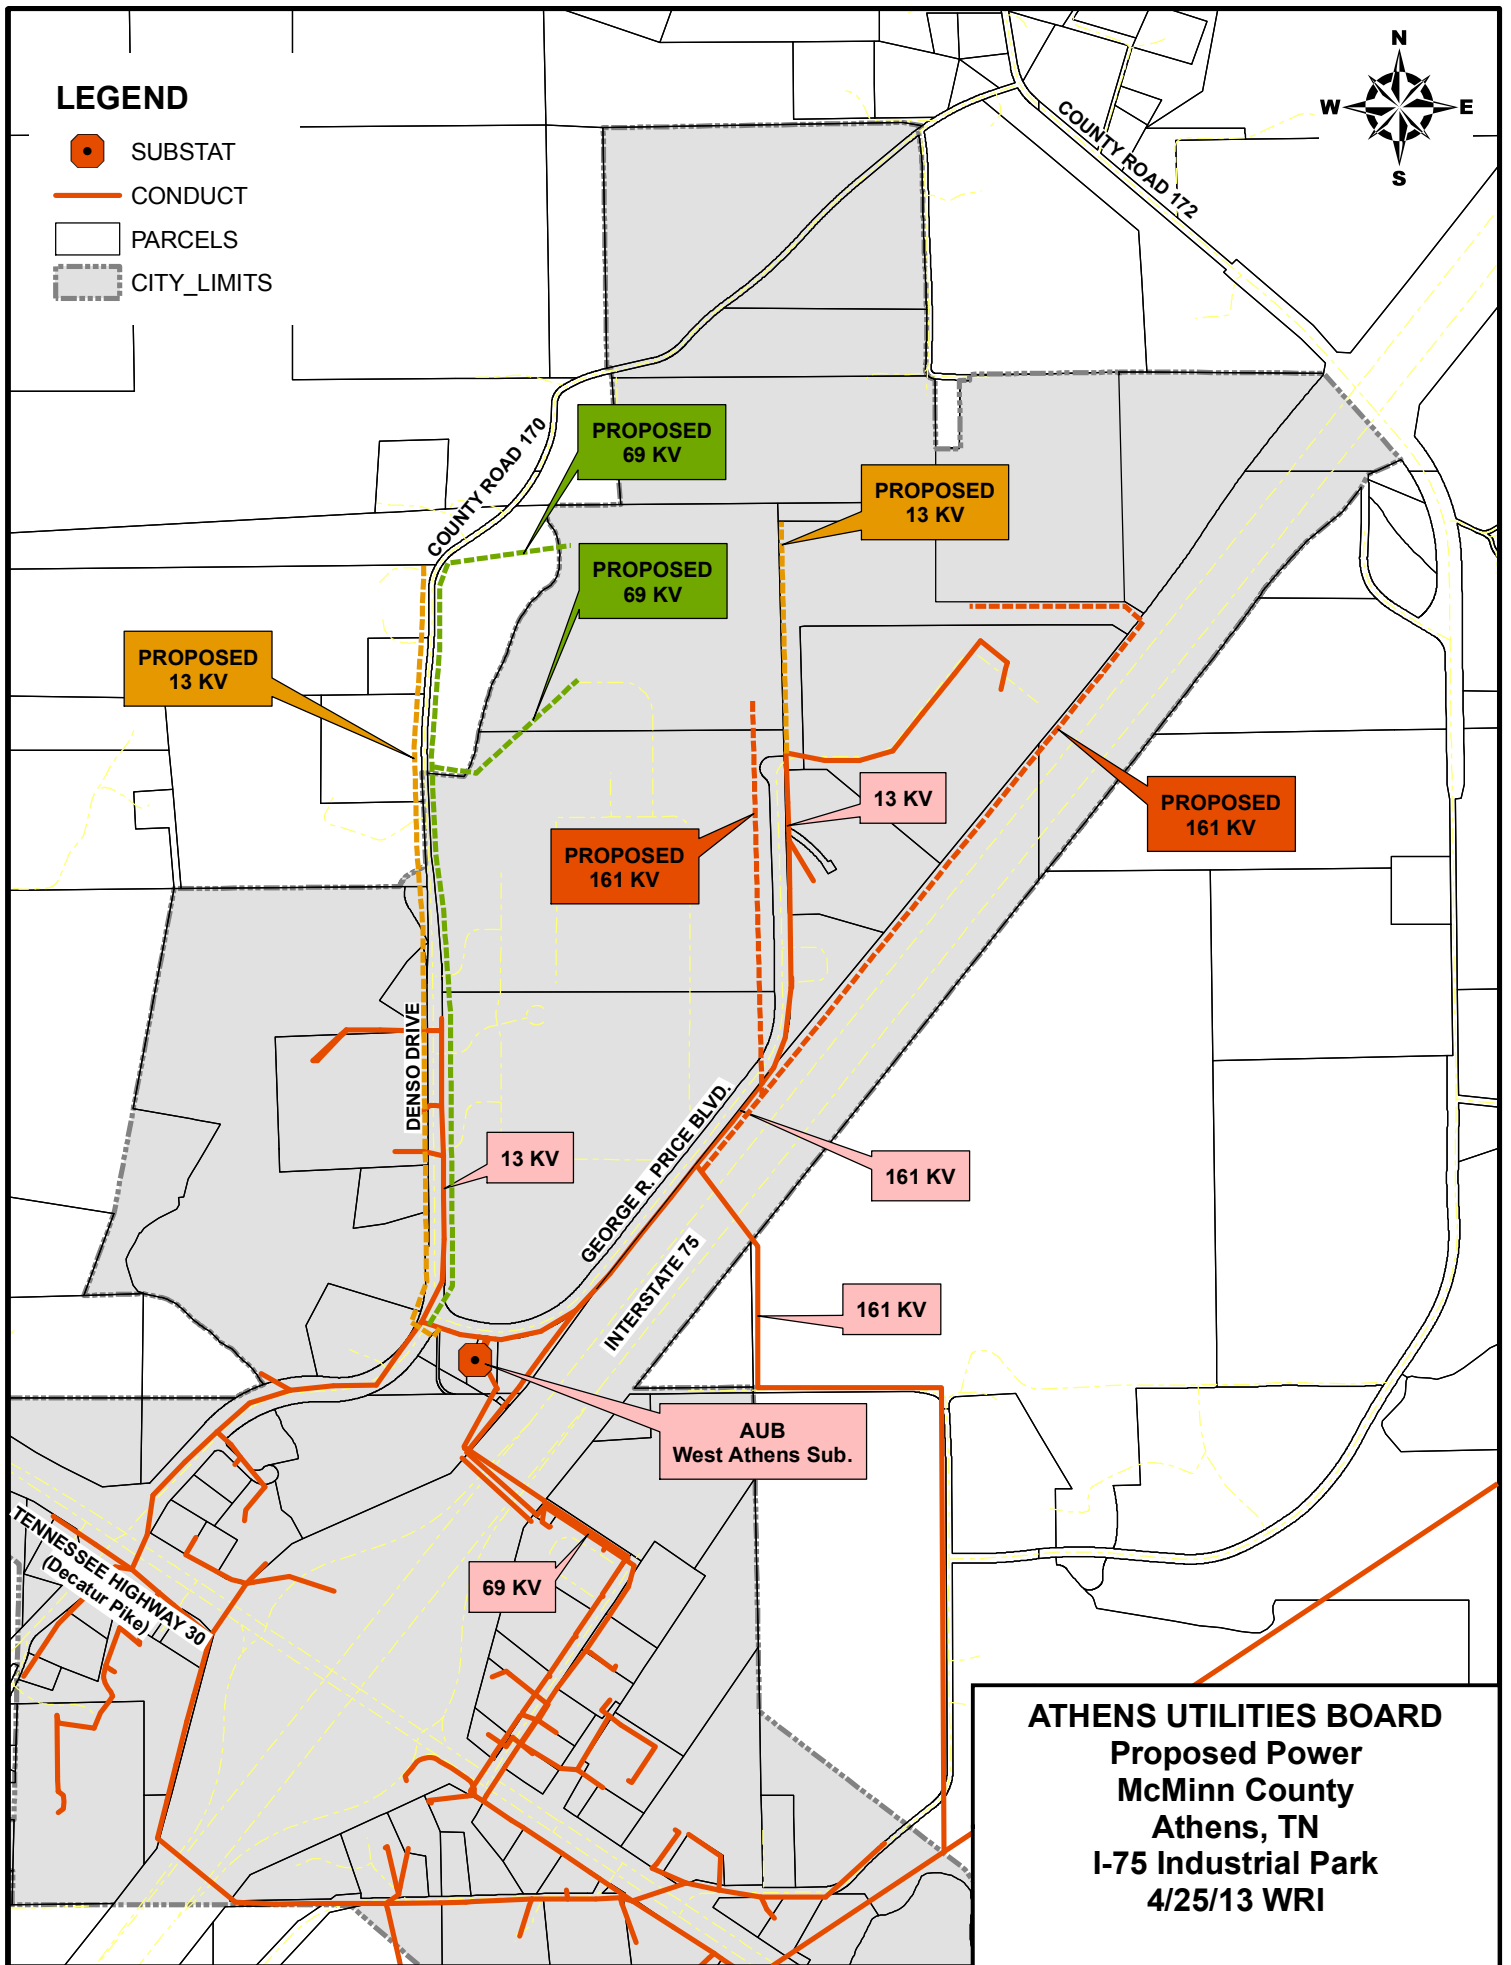

LEGEND

-  SUBSTAT
-  CONDUCT
-  PARCELS
-  CITY_LIMITS

ATHENS UTILITIES BOARD
Proposed Power
McMinn County
Athens, TN
I-75 Industrial Park
4/25/13 WRI